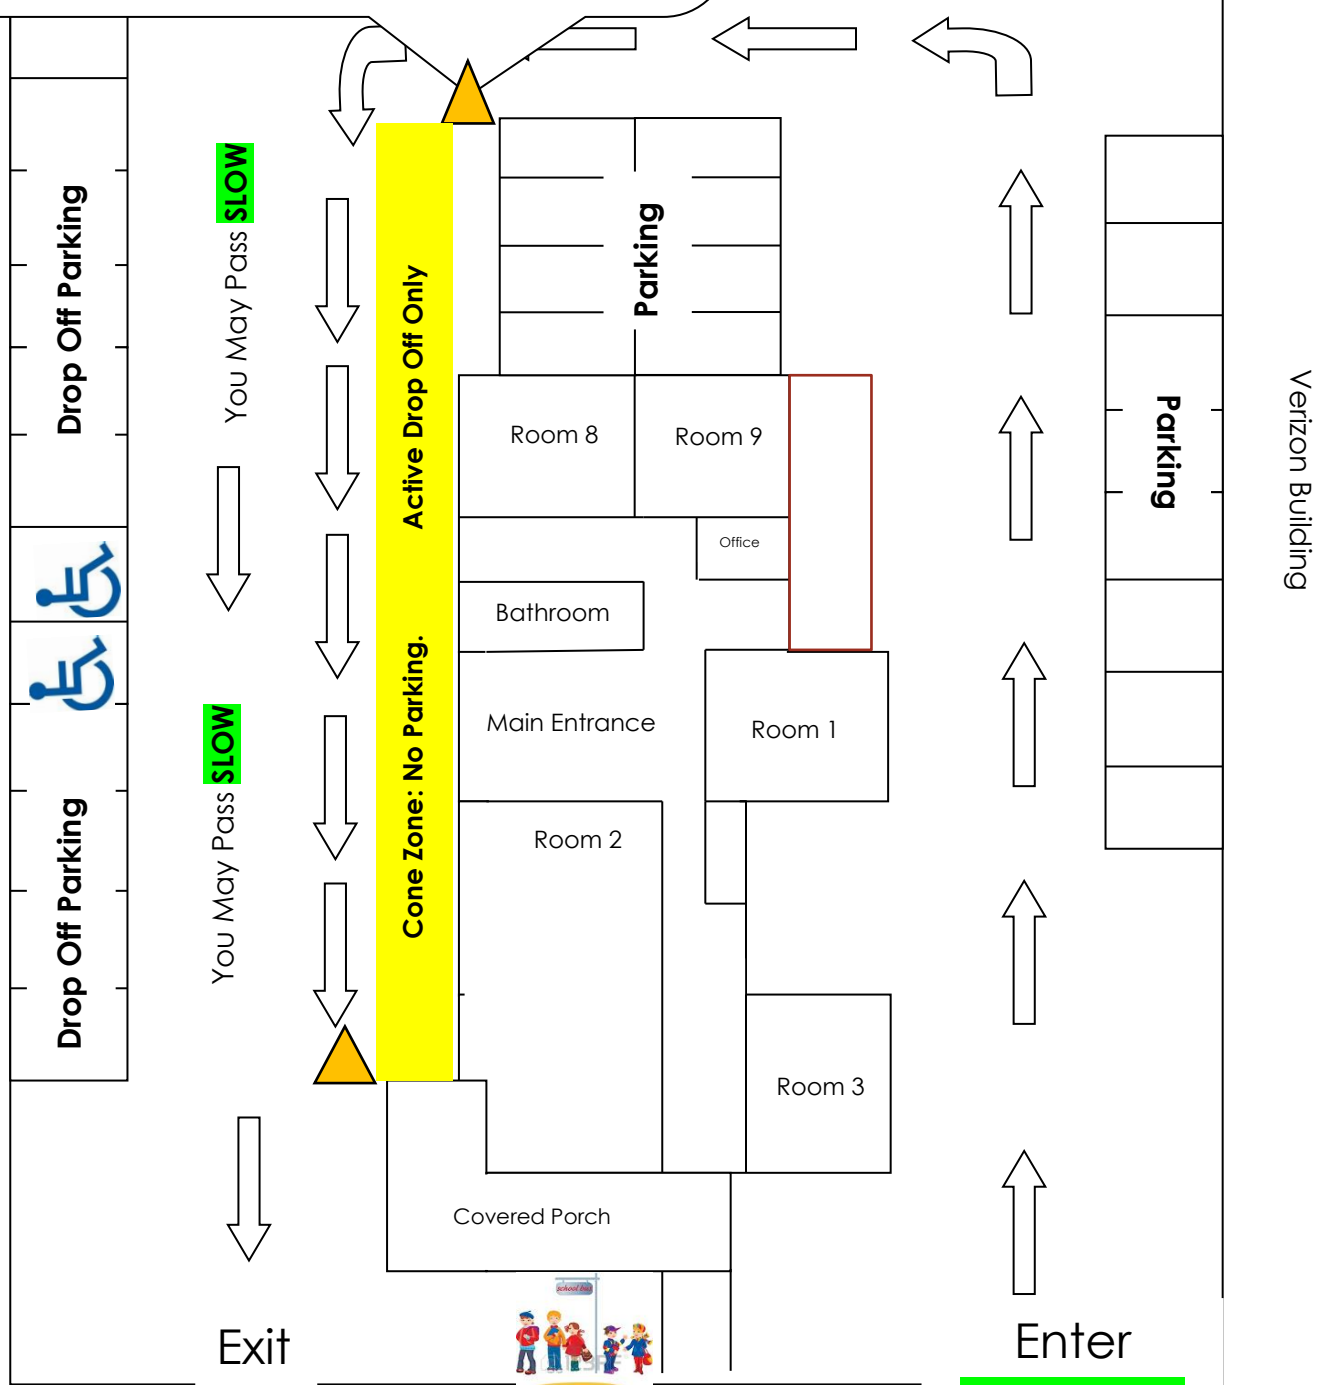

This is the **CONE ZONE**. **ACTIVE** Drop Off between cones only.

Please pull **all the way forward** to the first cone.

If you need to come into the building, please park in any **designated** parking spot **DO NOT** leave your car in the car line.

*No Cell Phone Use In Lot *All Children Must be in a car seat

If you are parked in our lot you must be in a parking spot.

Right Turn Only

Exit

Route 140

***Speed Limit 5 mph**

Providing Excellence in Education and Care Since 1
18 Grafton Street Shrewsbury, MA 01545
T: (508) 842-0430 F: (508) 842-1857 W: www.LilliputSchool.com