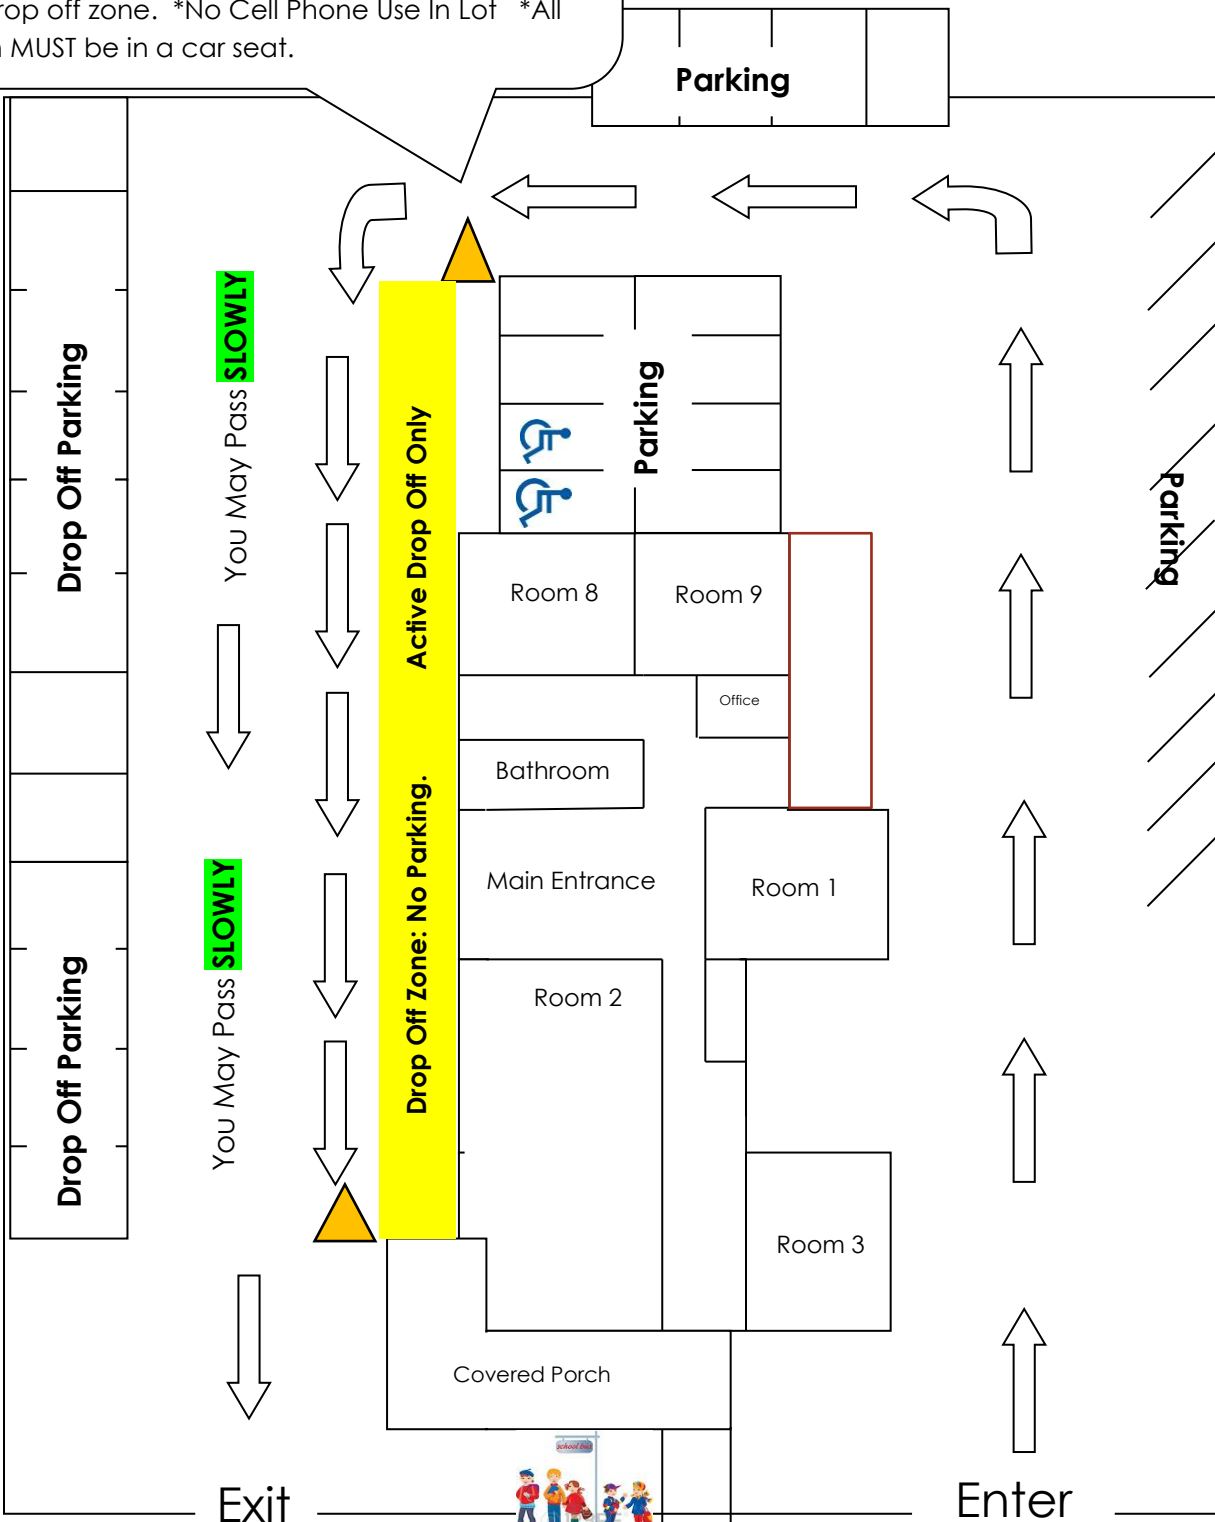

**Drop Off Zone:** ACTIVE Drop Off between signs only.

Please pull **forward** to the first drop off sign.

If you need to come into the building, please park in any **designated** parking spot **DO NOT** leave your car in the drop off zone. \*No Cell Phone Use In Lot \*All children **MUST** be in a car seat.

Verizon Building

**Right Turn Only**

Exit

Route 140

Enter

**Speed Limit 5 mph**

**Providing Excellence in Education and Care Since 1985**

18 Grafton Street Shrewsbury, MA 01545